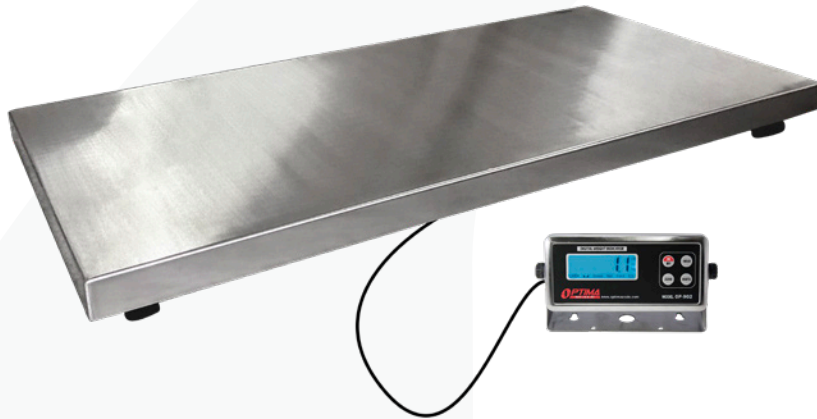

OP-922 STAINLESS STEEL VET SCALE

**RUBBER TRACTION
 MAT INCLUDED**

FEATURES

- Large durable stainless steel surface
- Low 2" profile platform lets animals easily step on and off
- Ideal for weighing dogs, goats, sheep and pigs
- Good alternative for weighing large boxes or crates
- Lightweight and portable; can be used on the floor or table top
- Anti-skid rubber mat included to prevent animals from slipping
- Load cell capacity is 2.2 times scale capacity for overload protection
- 20' heavy duty metal shielded quick connecting cable
- Includes LCD indicator with an adjustable wall or desk mount stand
- Weighing units: lb or kg
- Built-in RS232 communication port

ACCESSORIES

- Printer
- Indicator stand

SPECIFICATIONS

- **MATERIAL:** Stainless Steel
- **OVERLOAD PROTECTION:** 200%
- **INDICATOR:** OP-902, with LCD display
- **POWER:** AC/DC adapter
- **CAPACITY:** 1,000 lbs
- **CABLE LENGTH:** 20 ft
- **WARRANTY:** 1 year limited warranty

CUSTOM SIZES AVAILABLE

PART#	CAPACITY	WEIGHING PLATFORM DIMS.	SHIP WT.
OP-922	1000 lb x 0.2 lb / 500 kg	20" W x 43" L x 2" H	60 lbs