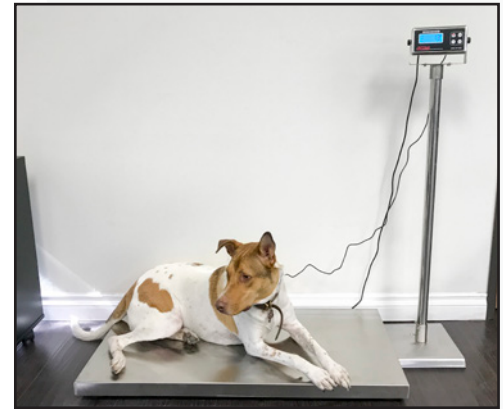

OP-922 STAINLESS STEEL VET SCALE

**RUBBER TRACTION
 MAT INCLUDED**

FEATURES

- Large durable stainless steel surface
- Low 2" profile platform lets animals easily step on and off
- Ideal for weighing dogs, goats, sheep and pigs
- Good alternative for weighing large boxes or crates
- Lightweight and portable; can be used on the floor or table top
- Anti-skid rubber mat included to prevent animals from slipping
- Load cell capacity is 2.2 times scale capacity for overload protection
- 20' heavy duty metal shielded quick connecting cable
- Includes LCD indicator with an adjustable wall or desk mount stand
- Weighing units: lb or kg
- Built-in RS232 communication port

ACCESSORIES

- Printer
- Indicator stand

SPECIFICATIONS

- **MATERIAL:** Stainless Steel
- **OVERLOAD PROTECTION:** 200%
- **INDICATOR:** OP-902, with LCD display
- **POWER:** AC/DC adapter
- **CAPACITY:** 1,000 lbs
- **CABLE LENGTH:** 20 ft
- **WARRANTY:** 1 year limited warranty