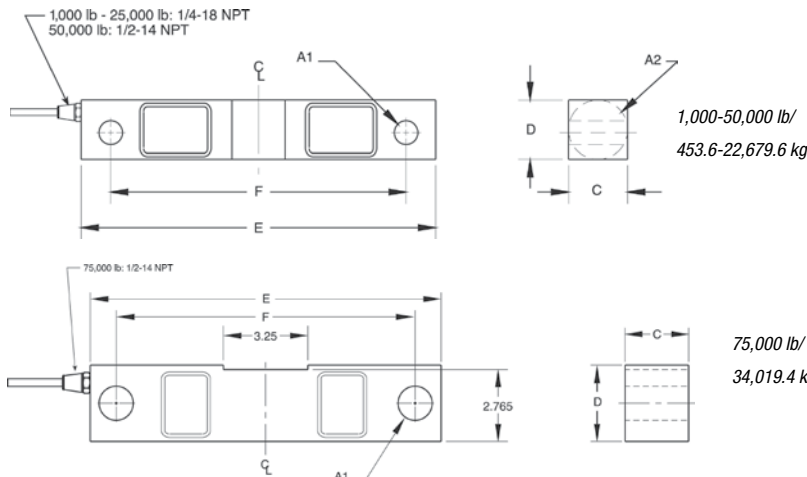

RL75016

Alloy Steel, Environmentally Sealed, IP67

Dimensions

Picture is a representation of actual product

Rated Capacity	A1	A2	C	D	E	F
lb/in						
1,000-5,000	0.50	1.25	1.25	1.25	7.50	6.25
10,000-25,000	0.81	1.99	1.44	1.94	8.75	7.50
50,000	1.31	3.00	2.44	2.94	13.50	11.50
75,000	1.31	—	2.44	2.94	13.50	11.50
kg/mm						
453.6-2,268.0	12.7	31.8	31.8	31.8	190.5	158.8
4,535.9-11,339.8	20.6	50.8	36.6	49.3	222.3	190.5
22,679.6	33.3	76.2	62.0	74.7	342.9	292.1
34,019.4	33.3	—	62.0	74.7	342.9	292.1

*75,000 lb capacity has a square center

Interchangeable Products

- VPG CELTRON®
DSR..... page 220
- VPG SENSORTRONICS®
65016..... page 328
- VPG REVERE®
5203..... —

Weigh Module Available

RICE LAKE WEIGHING SYSTEMS
RL1600 Series page 90 and page 92

Specifications

- Full Scale Output:**
3.0 mV/V
- Output Resistance:**
700 (± 5) ohm
- Input Resistance:**
770 (± 10) ohm
- Material/Finish:**
High-alloy steel, nickel plated
- Temperature:**
Operating range
-40° F to 150° F/-40° C to 65° C
- Safe Overload:**
150% full scale
- Safe Sideload:**
100% full scale
- Rated Excitation:**
5-10 VDC (15 V maximum)
- Nonlinearity:**
0.03% full scale
- Deflection at Capacity:**
1,000 lb-3,000 lb=0.01 in (0.3 mm)
5,000 lb=0.015 in (0.4 mm)
10,000-20,000 lb=0.022 in (0.6 mm)
25,000 lb=0.036 in (0.9 mm)
50,000 lb=0.052 in (1.3 mm)
75,000 lb=0.07 in (1.8 mm)
- Hysteresis:**
0.02% full scale

- Insulation Resistance:**
5,000 megohms
- Seal Type:**
Environmentally sealed, IP67
- Cable Length:**
25 ft (7.6 m)
- Cable Diameter:**
1,000 lb-25,000 lb=0.200 polyurethane jacket
50,000 lb-75,000 lb=0.305 polyurethane jacket
- Cable Color Code:**
Red+ Excitation
Black.....- Excitation
Green+ Signal
White- Signal